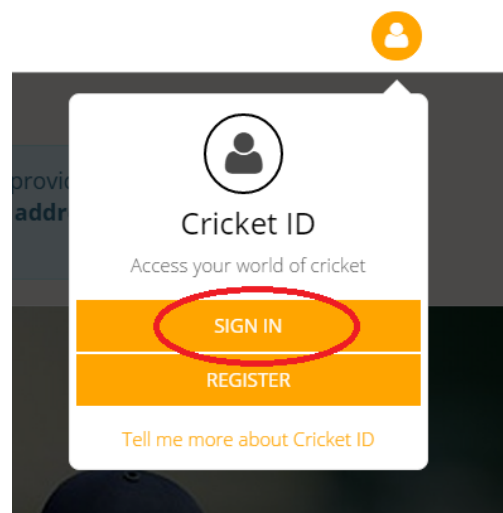

Click on the following link: <http://community.cricket.com.au/coach>

Click on the log in icon - 

Click Sign in:

Enter the email address registered to your account & password:

You will now be logged in to your Cricket Coaches Australia account.