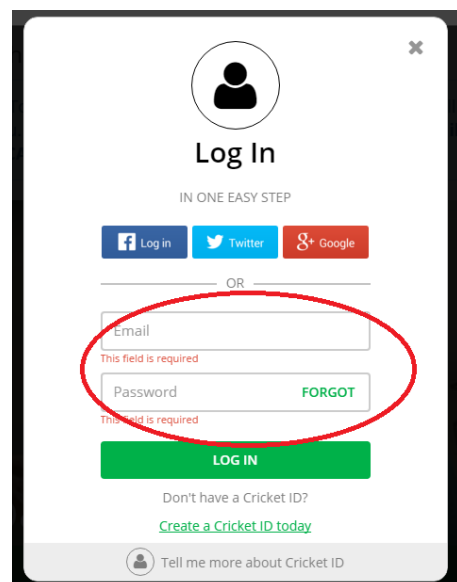

Click on the following link: <http://community.cricket.com.au/coach>

Click on the log in icon - 

Click Sign in:

Enter the email address registered to your account & password:

You will now be logged in to your Cricket Coaches Australia account.