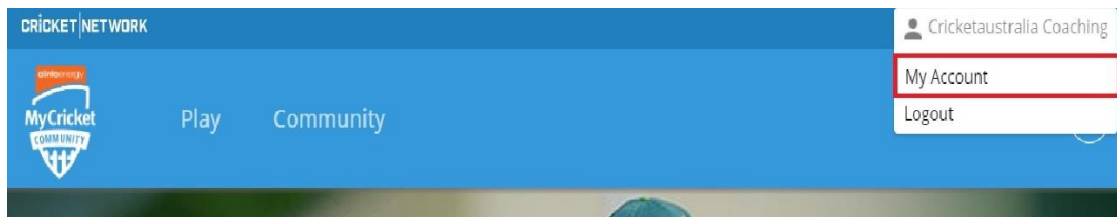

Visit <https://community.cricket.com.au/coach>

Click Log In and enter details.

Once logged in select "My Account"

Then click on "Update my Details"