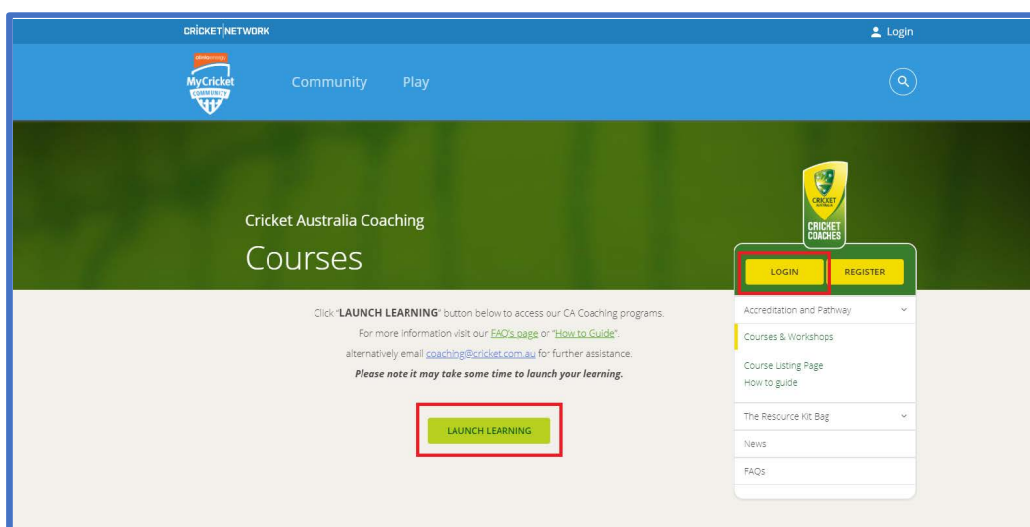

**Step 1:** Log in to [www.community.cricket.com.au/coach/courses](http://www.community.cricket.com.au/coach/courses) and click “Launch Learning” (This will take a little while to load)

**Step 2:** To enrol in a Level 1 course click on the below found under "Suggested" learning