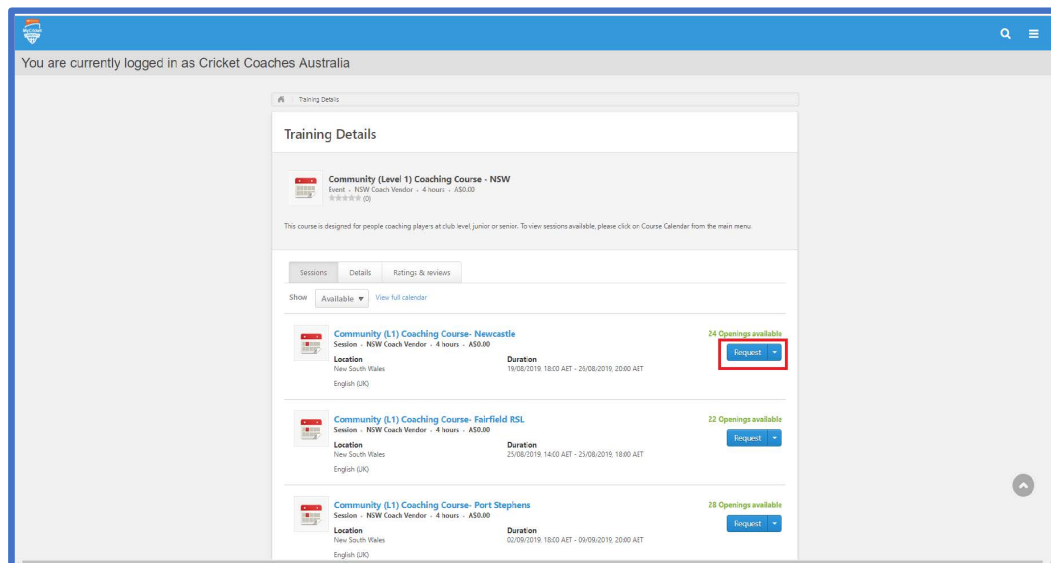

Step 3: Request the course you would like to attend from the list.