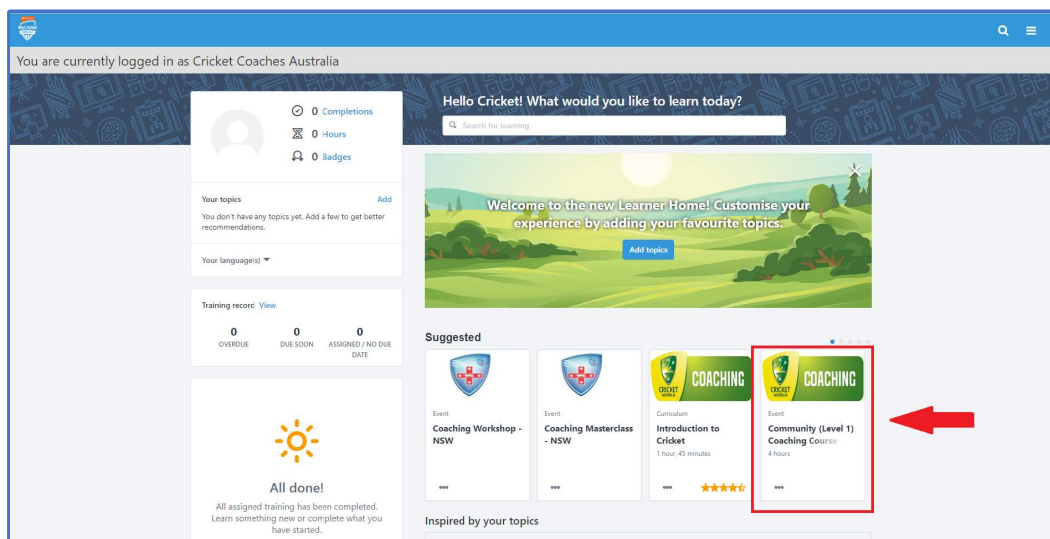

**Step 1:** Log in to [www.community.cricket.com.au/coach/courses](http://www.community.cricket.com.au/coach/courses) and click “Launch Learning” (This will take a little while to load)

**Step 2:** To enrol in a Level 1 course click on the below found under "Suggested" learning