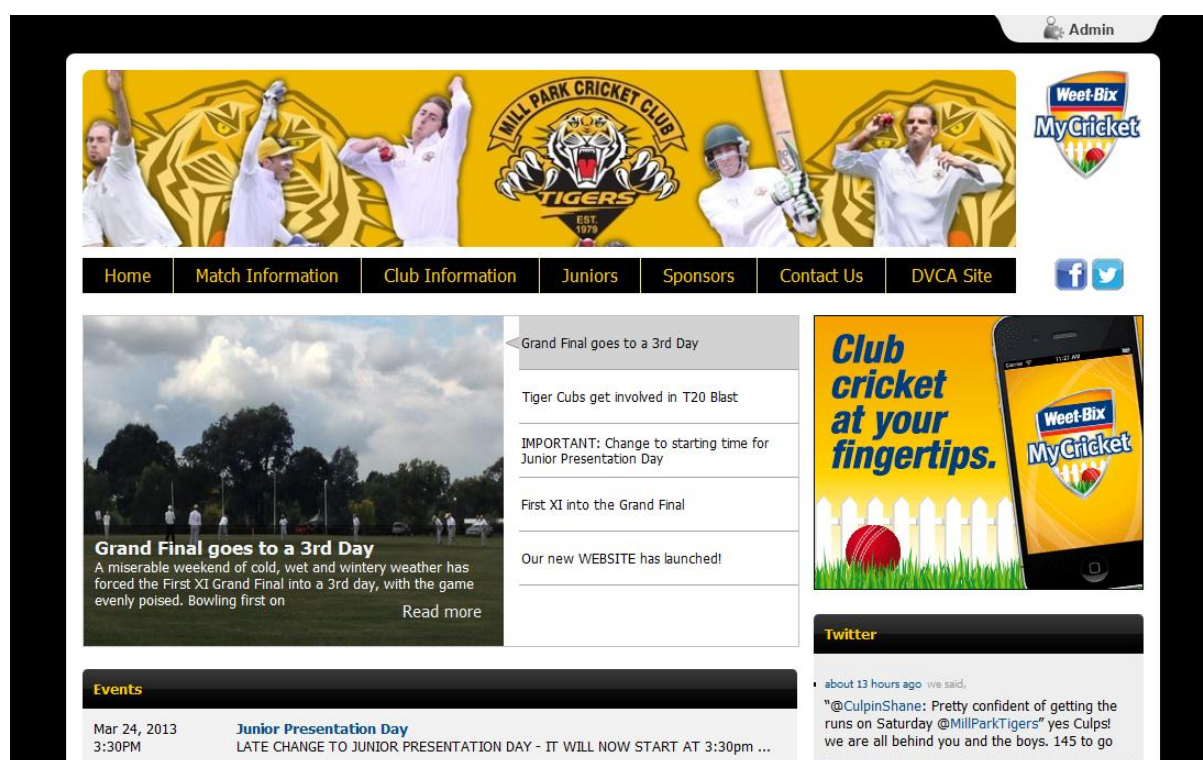

Weet-Bix MyCricket – NEW Website Template

The new and improved MyCricket Club Website template is now publically available. The new website layout has an improved design and enhanced functionality.

New features and functionality include:

- ✚ New Layout Manager which gives clubs/associations greater flexibility to add and edit content
- ✚ Greater viewing of results, statistics and fixtures
- ✚ Horizontal menu bar
- ✚ Scrolling News rotator with 300x300 image preview
- ✚ Improved integration with Facebook, Twitter and YouTube
- ✚ Additional design services (banners, logos, site layout etc.) will be made available through or online partner InteractSport

Please view the following website for an idea of what you can expect to see:

<http://millparkcc.vic.cricket.com.au>

You will already have access to the new 'Layout Manager' area allowing you to setup and preview your website. Once you are happy with your new site, just [submit a support request](#) and we can switch you over to the new template (no changes will be made to any existing MyCricket websites until we do so).