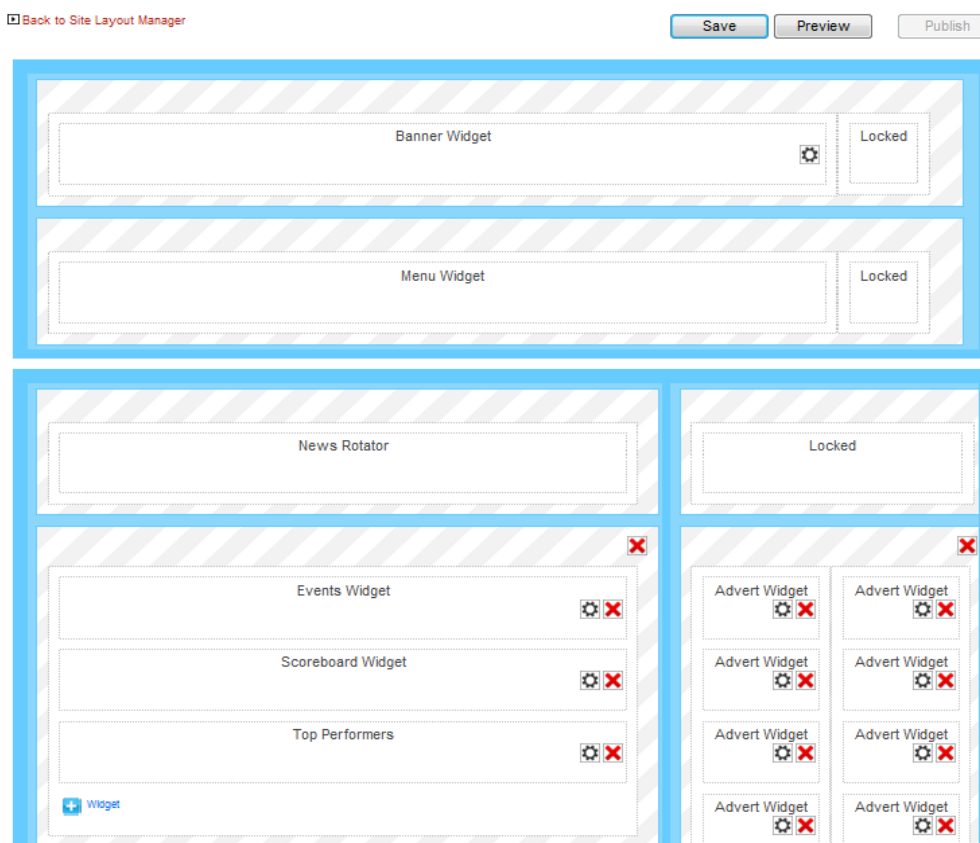

Weet-Bix MyCricket – NEW Website Template

Layout Manager

- Easily create and edit your website homepage and non-home pages using the new Layout Manager functionality
- Style your site with a range of colour schemes and fonts